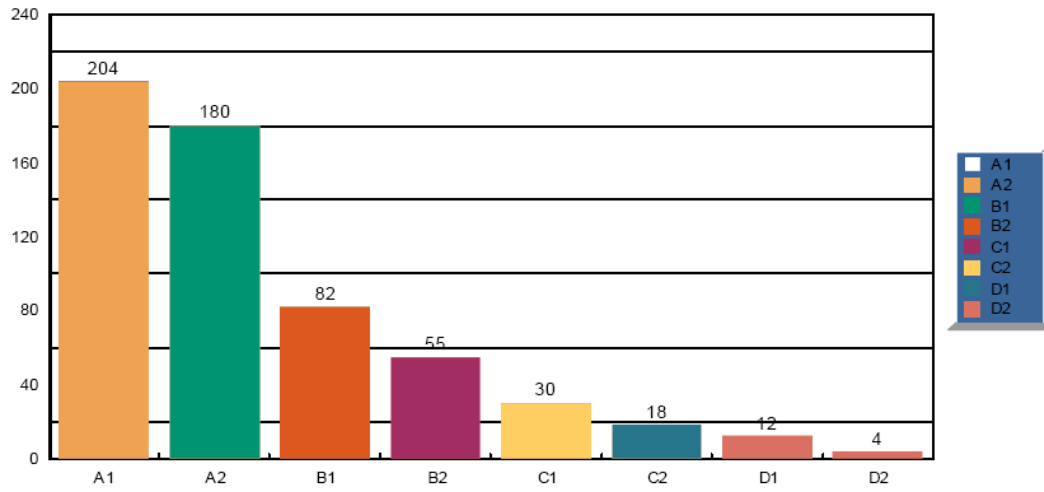

BAL BHARATI PUBLIC SCHOOL
PLOT NO. 5, SECTOR 4, KHARGHAR, NAVI MUMBAI, PIN: 410210
SYNOPSIS OF CLASS XII RESULT IN YEAR 2014-2015

NO. OF STUDENTS APPEARED	117	
NO. OF STUDENTS PASSED	117	100.00 Percent
NO. OF STUDENTS FAILED	0	0.00 Percent
NO. OF STUDENTS COMPARTMENT	0	0.00 Percent
NO. OF STUDENTS ABSENT	0	0.00 Percent
NO. OF 1ST DIVISIONS	117	100.00 Percent
NO. OF 2ND DIVISIONS	0	0.00 Percent
NO. OF 3RD DIVISIONS	0	0.00 Percent
STUDENTS WITH 90% AND ABOVE	33	28.20 Percent
TOTAL NO OF A1 & A2	384	65.64 Percent
TOTAL NO OF B1 & B2	137	23.41 Percent
STUDENTS SECURING ONLY A1 GRADE	5	4.27 Percent
STUDENTS SECURING ONLY A1 & A2 GRADE	27	23.07 Percent
STUDENTS SECURING 5 DISTINCTION	63	53.84 Percent
NO. OF DISTINCTIONS	492	84.10 Percent
INSTANCE OF 100 % MARKS IN SUB	0	
AVERAGE ACHIEVEMENT	85.51 Percent	
HIGHEST PERCENTAGE	95.60 Percent	

	STREAM DETAILS		
	SCIENCE	COMMERCE	ARTS
TOTAL NO. APPEARED	81	36	
NO. OF STUDENTS PASSED	81 (100.00 %)	36 (100.00 %)	
NO. OF DISTINCTIONS	344	148	
FIRST DIVISIONS	81 (100.00 %)	36 (100.00 %)	
SECOND DIVISIONS	0 (0.00 %)	0 (0.00 %)	
A1 & A2	262	122	
B1 & B2	103	34	
STUDENTS SECURING ONLY A1 GRADE	4 (4.94 %)	1 (2.78 %)	
STUDENTS SECURING ONLY A1 & A2 GRADE	22 (27.16 %)	5 (13.89 %)	
STUDENTS SECURING 5 DISTINCTION	48 (59.26 %)	15 (41.67 %)	
HIGHEST	95.60 F	95.60 F	
AVERAGE ACHIEVEMENT	85.92 Percent	84.59 Percent	
HIGHEST PERCENTAGE			
COMMERCE	DIPALI BHATIA		95.60 Percent
SCIENCE	ANIRUDH DWAJAN		95.60 Percent
SCIENCE	ANOUSHKA SHARMA		95.60 Percent

BAL BHARATI PUBLIC SCHOOL
PLOT NO. 5, SECTOR 4, KHARGHAR, NAVI MUMBAI, PIN: 410210
GRAPHICAL REPRESENTATION OF GRADE COUNT SUMMARY
OF CLASS XII IN YEAR 2014-2015

02/06/2015