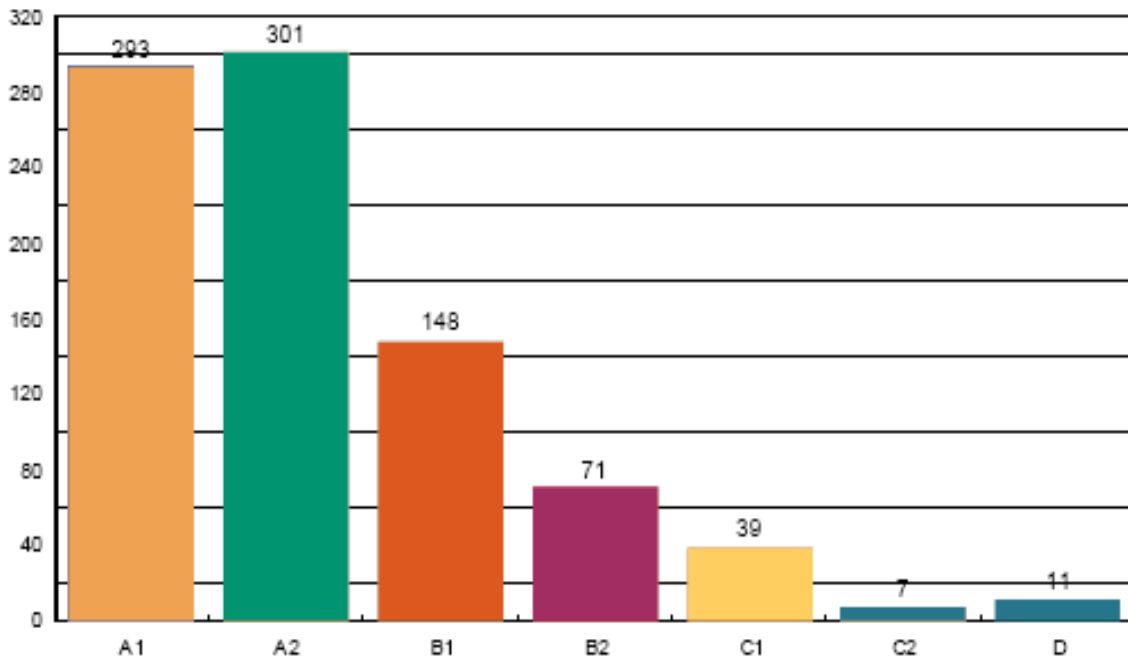

BAL BHARATI PUBLIC SCHOOL
 PLOT NO. 5, SECTOR 4, KHARGHAR, NAVI MUMBAI, PIN: 410210
SYNOPSIS OF CLASS X RESULT IN YEAR 2014-2015

NO. OF STUDENTS APPEARED	174	
NO. OF STUDENTS QUAL	174	100.00 Percent
NO. OF STUDENTS EIOP	0	0.00 Percent
TOTAL NO. OF A1	293	33.67 Percent
TOTAL NO OF A1 & A2	594	68.27 Percent
TOTAL NO OF B1 & B2	219	25.17 Percent
STUDENTS WITH 10 CGPA	25	14.36 Percent
STUDENTS WITH ≥ 9.0 AND < 10.0 CGPA	67	38.50 Percent
STUDENTS WITH ≥ 8.0 AND < 9.0 CGPA	49	28.16 Percent
STUDENTS WITH ≥ 7.0 AND < 8.0 CGPA	20	11.49 Percent
STUDENTS WITH ≥ 6.0 AND < 7.0 CGPA	6	3.44 Percent
STUDENTS WITH ≥ 5.0 AND < 6.0 CGPA	7	4.02 Percent
STUDENTS WITH ≥ 4.0 AND < 5.0 CGPA	0	0.00 Percent
AVERAGE CGPA	8.8 CGPA	
HIGHEST CGPA	10.0 CGPA	

BAL BHARATI PUBLIC SCHOOL
 PLOT NO. 5, SECTOR 4, KHARGHAR, NAVI MUMBAI, PIN: 410210
**GRAPHICAL REPRESENTATION OF GRADE COUNT SUMMARY
 OF CLASS X IN YEAR 2014-2015**

02/06/2015

BAL BHARATI PUBLIC SCHOOL
PLOT NO. 5, SECTOR 4, KHARGHAR, NAVI MUMBAI, PIN: 410210
SYNOPSIS OF CLASS XII RESULT IN YEAR 2014-2015