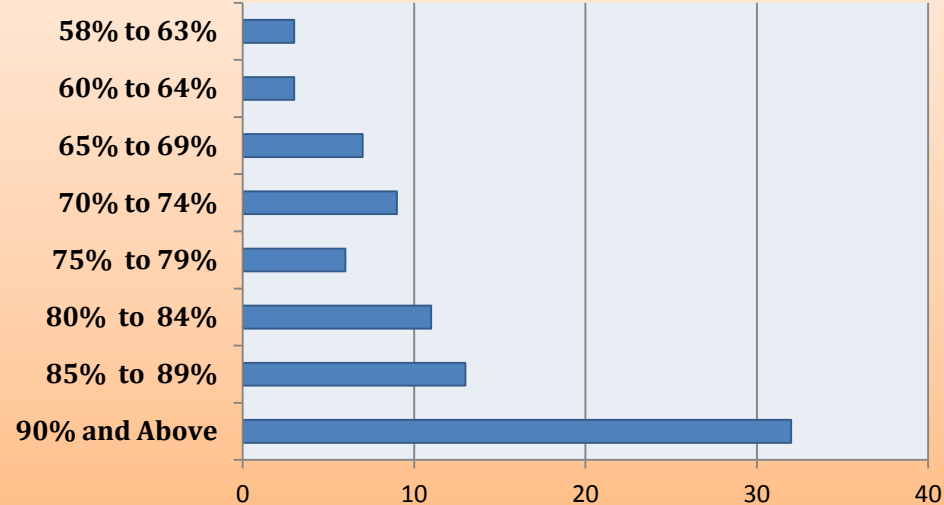

## Xth Result (2010)

**Total Appeared : 84**

Agreegate %	No. Of Students
90% and Above	32
85% to 89%	13
80% to 84%	11
75% to 79%	6
70% to 74%	9
65% to 69%	7
60% to 64%	3
58% to 63%	3

### Agreegate % wise performance