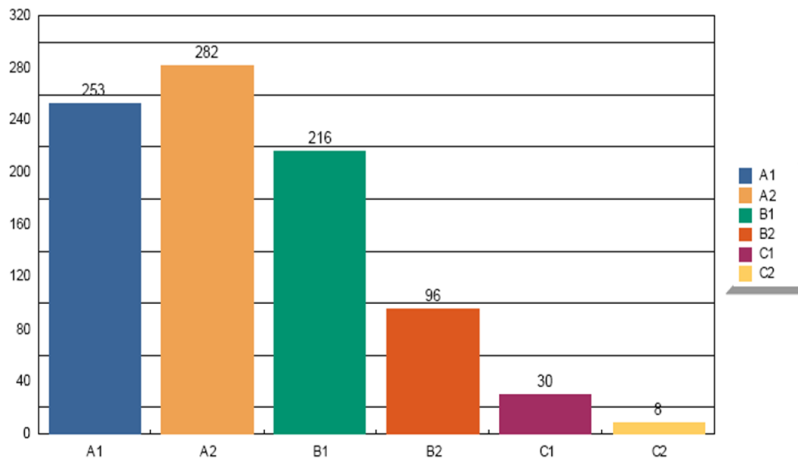

BAL BHARATI PUBLIC SCHOOL

PLOT NO. 5, SECTOR 4, KHARGHAR, NAVI MUMBAI, PIN: 410210

GRAPHICAL REPRESENTATION OF GRADE COUNT SUMMARY OF CLASS XII IN YEAR 2013-2014

06/08/2014

BAL BHARATI PUBLIC SCHOOL

PLOT NO. 5, SECTOR 4, KHARGHAR, NAVI MUMBAI, PIN: 410210

GRAPHICAL REPRESENTATION OF GRADE COUNT SUMMARY OF CLASS X IN YEAR 2013-2014

06/08/2014

BAL BHARATI PUBLIC SCHOOL

PLOT NO. 5, SECTOR 4, KHARGHAR, NAVI MUMBAI, PIN: 410210

REPRESENTATION OF DISTINCTIONS PERCENTAGE PER SUBJECT OF CLASS XII IN YEAR 2013-2014