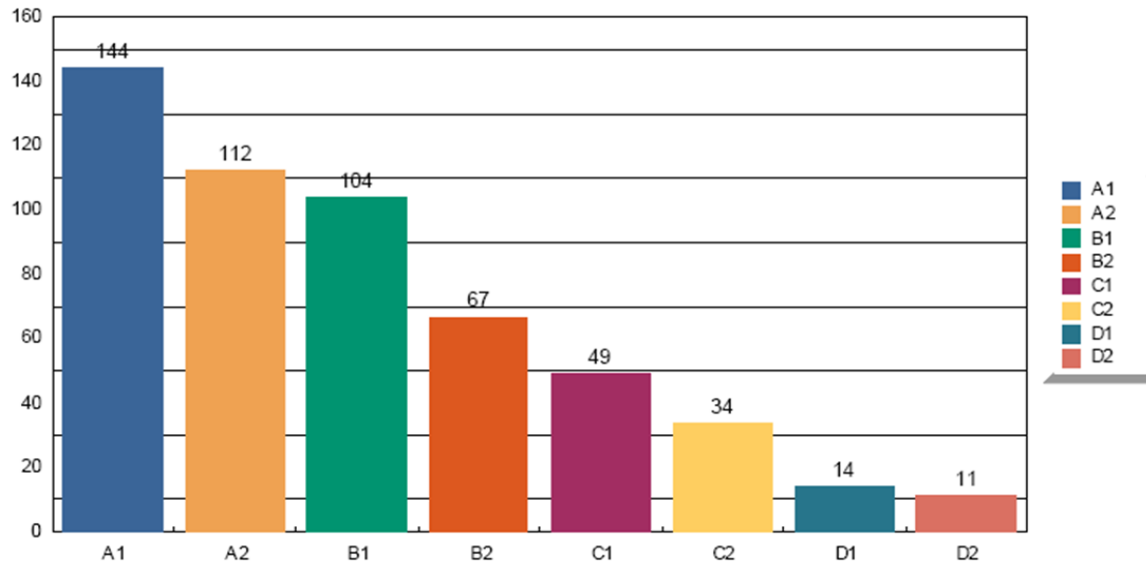

BAL BHARATI PUBLIC SCHOOL

PLOT NO. 5, SECTOR 4, KHARGHAR, NAVI MUMBAI, PIN: 410210

GRAPHICAL REPRESENTATION OF GRADE COUNT SUMMARY OF CLASS XII IN YEAR 2013-2014

06/08/2014

BAL BHARATI PUBLIC SCHOOL

PLOT NO. 5, SECTOR 4, KHARGHAR, NAVI MUMBAI, PIN: 410210

GRAPHICAL REPRESENTATION OF GRADE COUNT SUMMARY OF CLASS X IN YEAR 2013-2014

06/08/2014

BAL BHARATI PUBLIC SCHOOL

PLOT NO. 5, SECTOR 4, KHARGHAR, NAVI MUMBAI, PIN: 410210

REPRESENTATION OF DISTINCTIONS PERCENTAGE PER SUBJECT OF CLASS XII IN YEAR 2013-2014