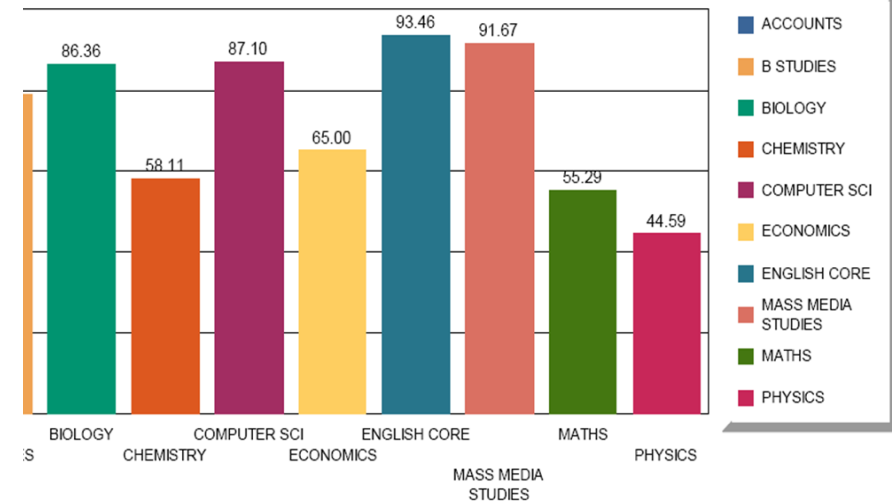

GRAPHICAL REPRESENTATION OF GRADE COUNT SUMMARY OF CLASS X IN YEAR 2013-2014

06/08/2014

BAL BHARATI PUBLIC SCHOOL

PLOT NO. 5, SECTOR 4, KHARGHAR, NAVI MUMBAI, PIN: 410210

REPRESENTATION OF DISTINCTIONS PERCENTAGE PER SUBJECT OF CLASS XII IN YEAR 2013-2014

BAL BHARATI PUBLIC SCHOOL KHARGHAR, NAVI MUMBAI

CONGRATULATIONS!!

STD.XII

MAHIMA SAINI
Highest Percentage
XII
Commerce 95.20%

RISHABH ISRANI
Highest Percentage
XII
Science 97.40%

SRISTI SINGH
Highest Percentage
X Std. : 95.8%